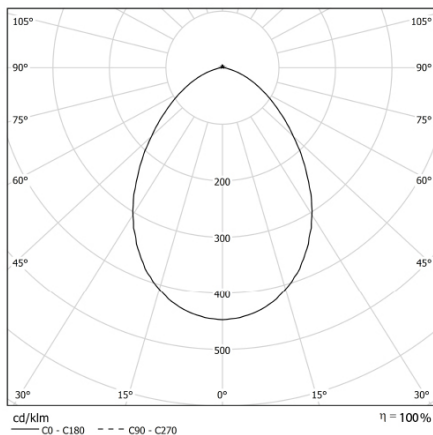

HALL LED ESSENTIAL Medium

IP54 protection from the bottom

CODE		FLUX	SIZE	CERTIFICATIONS
38MP26K4M54D	26W 4000K	3780lm	210	    

Optics

Microcell polycarbonate internal reflector and opal microprism polycarbonate diffuser. UGR<19.