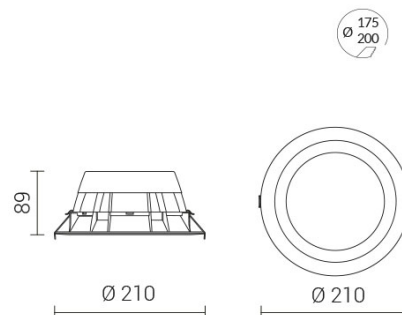

HALL LED ESSENTIAL Medium

IP54 protection from the bottom

CODE		FLUX	SIZE	CERTIFICATIONS
38MP26K4M54D	26W 4000K	3780lm	210	    

Optics

Microcell polycarbonate internal reflector and opal microprism polycarbonate diffuser. UGR<19.

Specifications

SMD LED technology;
Driver included;
CRI>90;
Mac Adams 3;
Life Time: L80/B10 >50.000h;
5 years complete warranty;
Eye safety: RG0/RG1 in accordance with EN62471:2009

Body

Polycarbonate body and die-cast aluminum heat sink.